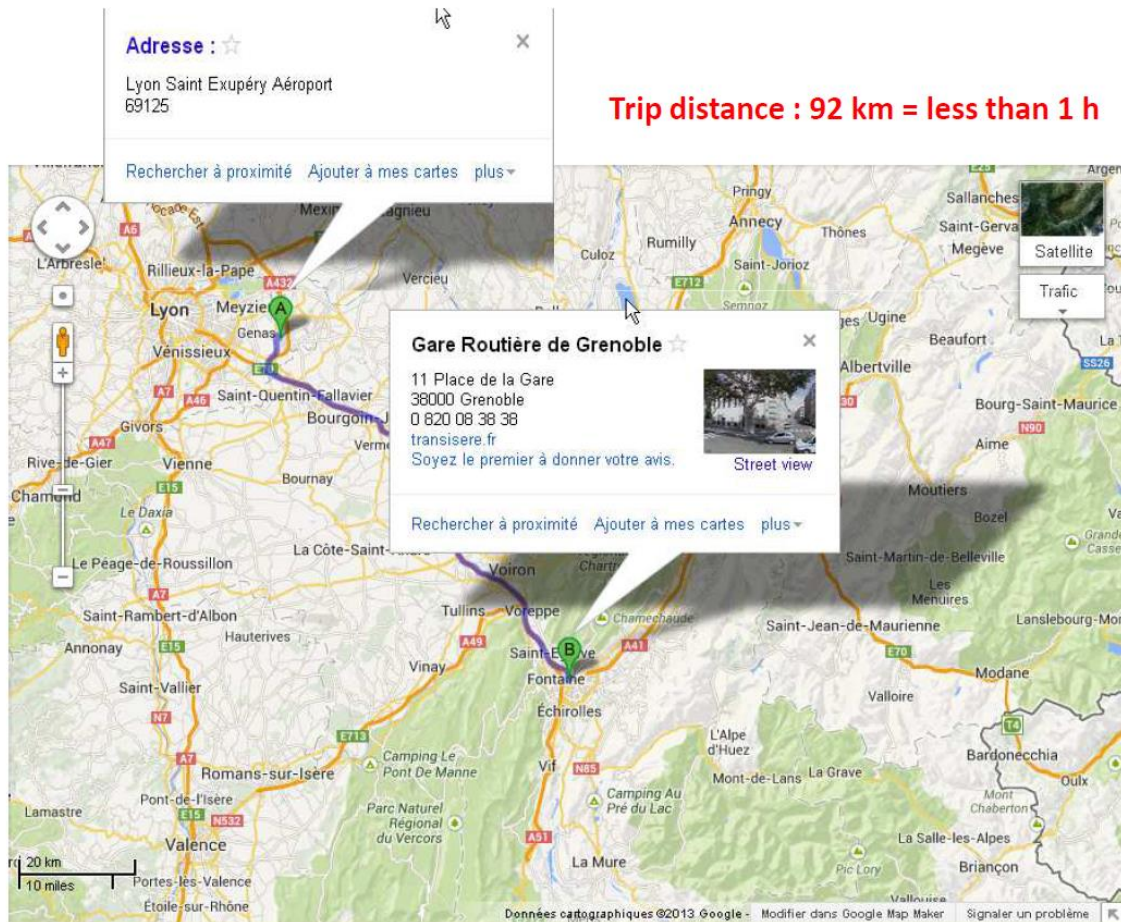

Car Parking : **Gares Europole**

2 avenue Doyen Louis Weil

38000 GRENOBLE

<https://www.effia.com/ville/grenoble>

Novotel and WTC are close to the Railway Station (200m walking distance) and Bus Station (300m walking distance).

We recommend arriving at the Lyon Airport which is nearest to Grenoble.

**From Lyon airport**, distance via shuttle bus is approximately 92 km (65 minutes) to Grenoble.

Flixbus Link: <https://www.flixbus.fr/voyages-car/grenoble-aeroport-de-lyon-saint-exupery>

**Form Geneva airport**, distance to Grenoble is approximately 150 km (> 2 hours) to Grenoble. Private taxis from either location are expensive and we recommend use of the bus service.

Flixbus Link: <https://www.flixbus.co.uk/bus-routes/geneva-airport-grenoble>

**08:05** **Gare routière Grenoble** >  
950 m de votre adresse d'arrivée